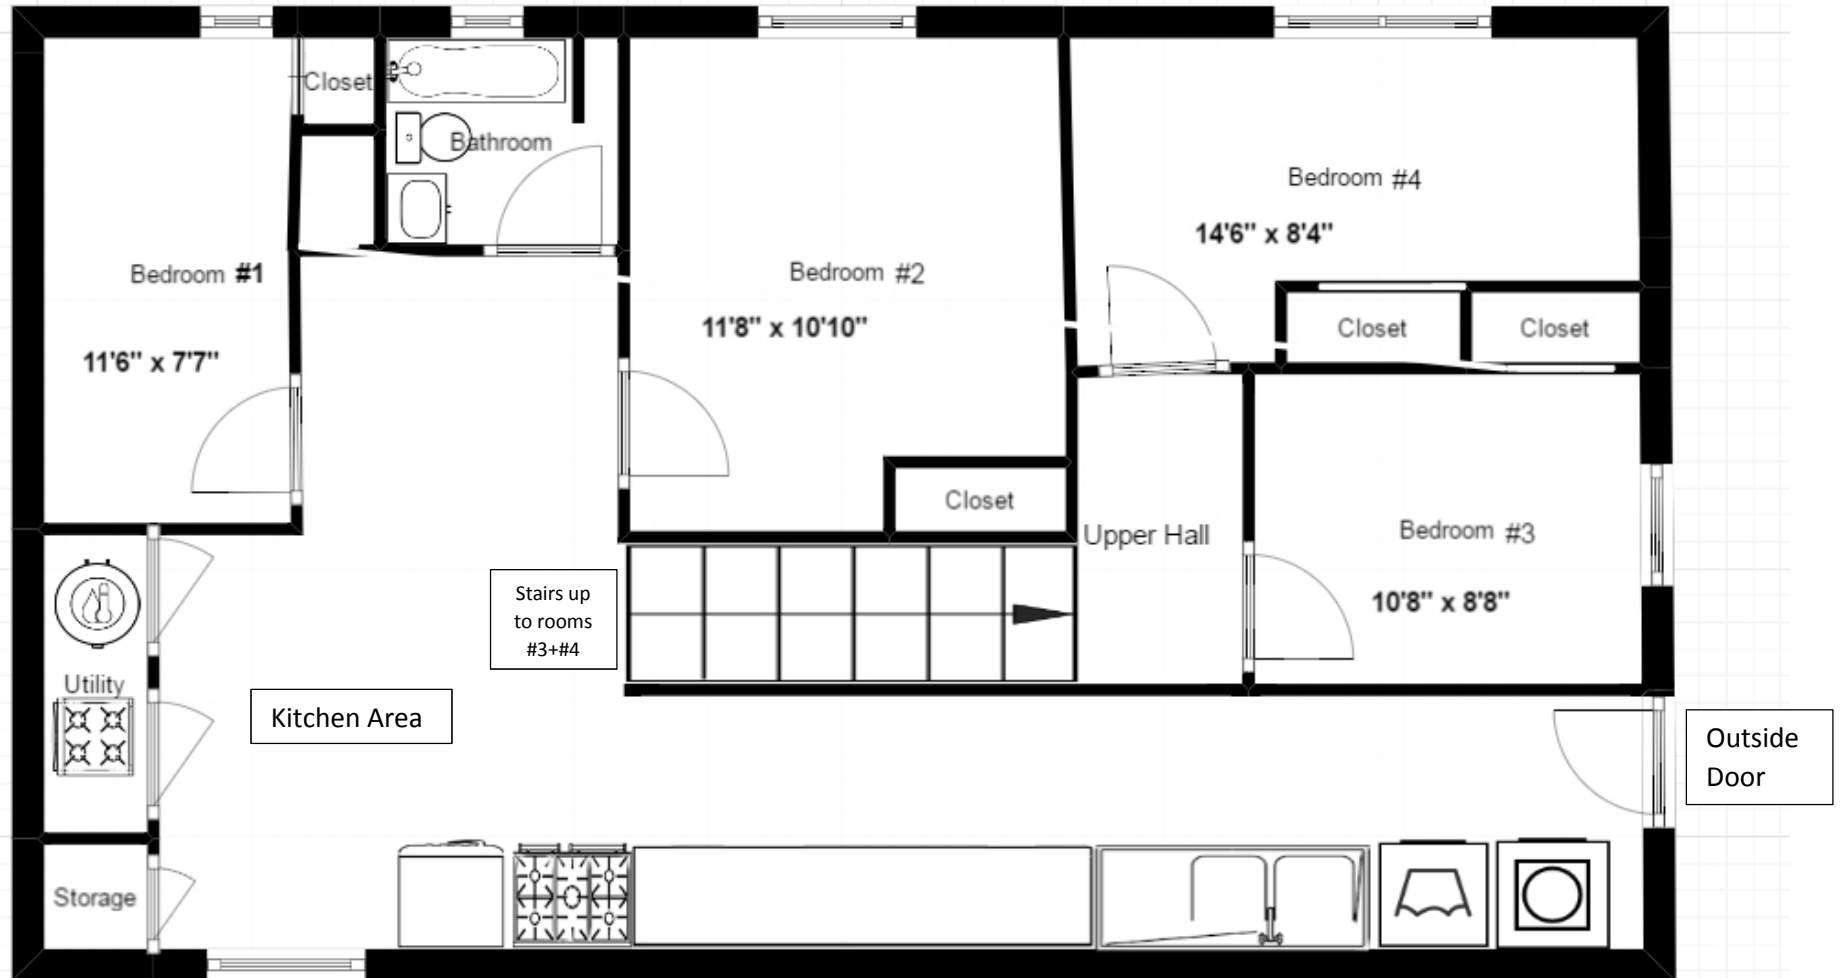

308 Hawthorn St., Waterloo, Ontario

Floorplan for Unit B

For pictures & details about this unit: [www.WolverineManagement.ca/308H](http://www.WolverineManagement.ca/308H)